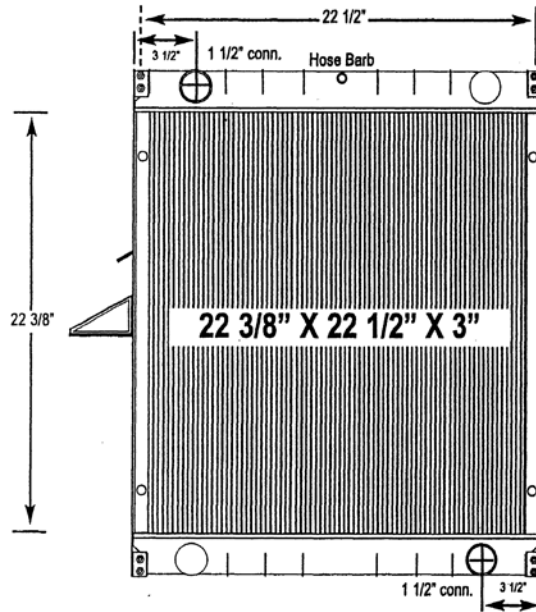

4100-28ST JCB Loader

All-Metal Complete Radiator

OE Reference Numbers:
RN1121

Notes:
O.E. frame shown as reference, is not included with radiator purchase.

O.E. frame will bolt on to radiator tanks.

Verify all connection locations, sizes and core depth. O.E. core specifications are listed, replacement measurements may vary slightly.

4100-29ST JCB Loader (Feedlot / Cotton Core Style)

All-Metal Complete Radiator

OE Reference Numbers:
RN1121

Notes:
O.E. frame shown as reference, is not included with radiator purchase.

O.E. frame will bolt on to radiator tanks.

Feedlot / Cotton core style features a non-louvered flat fin design.

Verify all connection locations, sizes and core depth. O.E. core specifications are listed, replacement measurements may vary slightly.