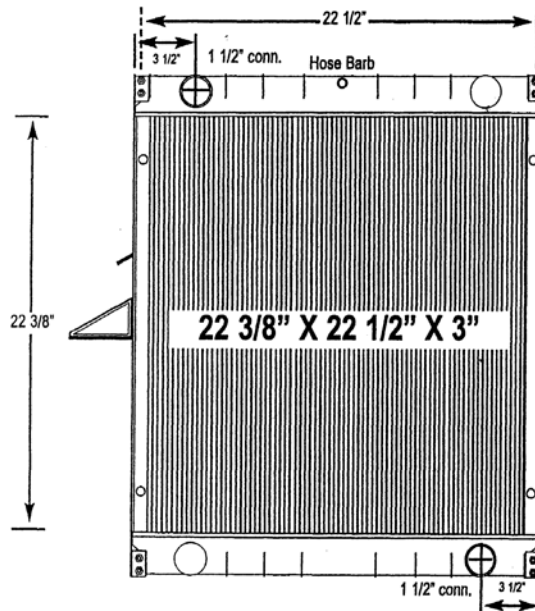

4100-28ST JCB Loader

All-Metal Complete Radiator

OE Reference Numbers:
RN1121

Notes:
O.E. frame shown as reference, is not included with radiator purchase.

O.E. frame will bolt on to radiator tanks.

Verify all connection locations, sizes and core depth. O.E. core specifications are listed, replacement measurements may vary slightly.

4100-29ST JCB Loader (Feedlot / Cotton Core Style)

All-Metal Complete Radiator

OE Reference Numbers:
RN1121

Notes:
O.E. frame shown as reference, is not included with radiator purchase.

O.E. frame will bolt on to radiator tanks.

Feedlot / Cotton core style features a non-louvered flat fin design.

Verify all connection locations, sizes and core depth. O.E. core specifications are listed, replacement measurements may vary slightly.