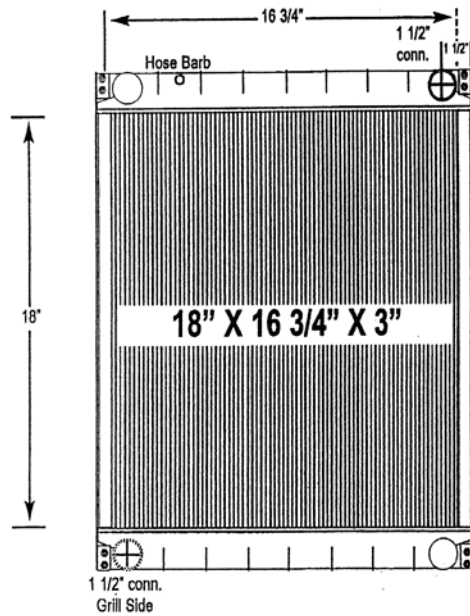

4100-26ST JCB Loader

All-Metal Complete Radiator

OE Reference Numbers:
RN1501 / 041435
30/921100

Notes:
Outlet Tank
Grill Side 1 1/2" conn. 1 1/2" in.

O.E. frame shown as reference, is not included with radiator purchase.

O.E. frame will bolt on to radiator tanks.

Verify all connection locations, sizes and core depth. O.E. core specifications are listed, replacement measurements may vary slightly.

4100-27ST JCB Loader (Feedlot / Cotton Core Style)

Feedlot / Cotton core style features a non-louvered flat fin design.

Verify all connection locations, sizes and core depth. O.E. core specifications are listed, replacement measurements may vary slightly.