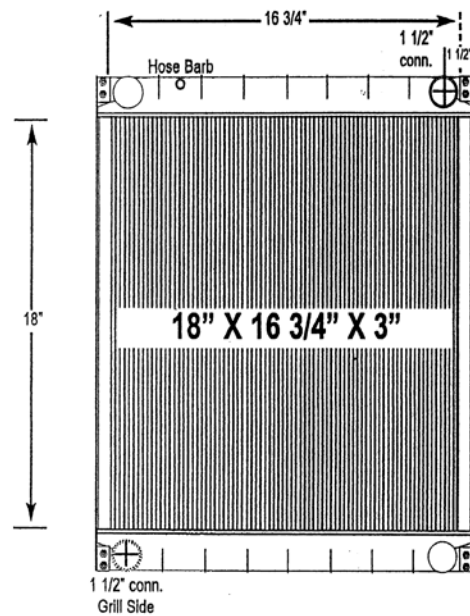

4100-27ST JCB Loader (Feedlot / Cotton Core Style)

All-Metal Complete Radiator