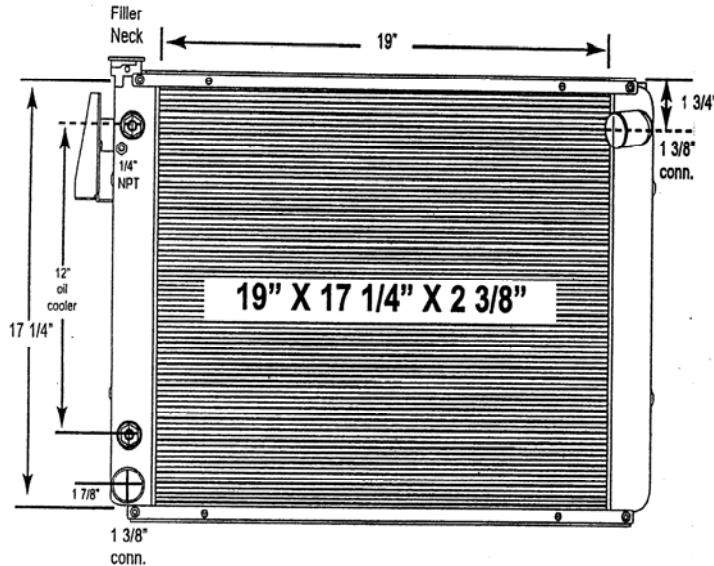

4100-20ST Yale Lift Truck

All-Metal Complete Radiator

OE Reference Numbers:
1737170
8504628
07.2000

Notes:
O.E. frame shown as reference, is not included
with radiator purchase.

Outlet Tank contains a 12" oil cooler.

Verify all connection locations, sizes and core
depth. O.E. core specifications are listed,
replacement measurements may vary slightly.

4100-21ST Yale Lift Truck (Feedlot / Cotton Core Style)

All-Metal Complete Radiator

OE Reference Numbers:
1737170
8504628
07.2000

Notes:
O.E. frame shown as reference, is not included
with radiator purchase.

Outlet Tank contains a 12" oil cooler.

Feedlot / Cotton core style features a non-
louvered flat fin design.

Verify all connection locations, sizes and core
depth. O.E. core specifications are listed,
replacement measurements may vary slightly.