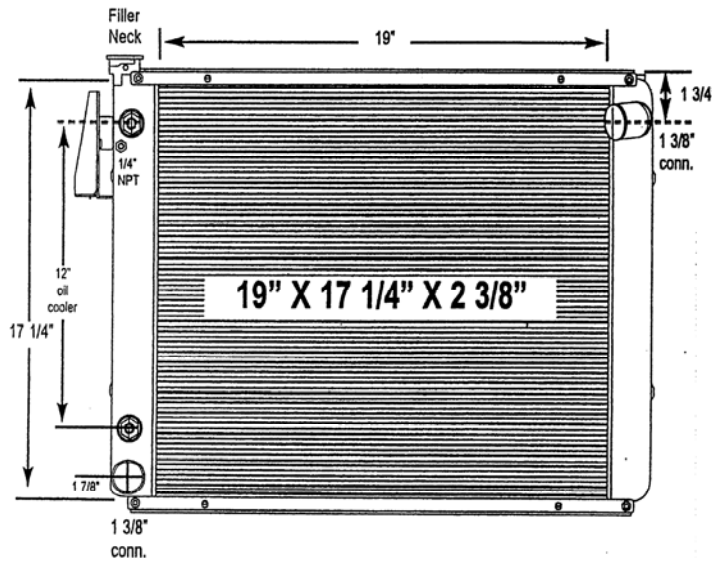

4100-20ST Yale Lift Truck

All-Metal Complete Radiator

OE Reference Numbers:
1737170
8504628
07.2000

Notes:
O.E. frame shown as reference, is not included
with radiator purchase.

Outlet Tank contains a 12" oil cooler.

Verify all connection locations, sizes and core
depth. O.E. core specifications are listed,
replacement measurements may vary slightly.

4100-21ST Yale Lift Truck (Feedlot / Cotton Core Style)

All-Metal Complete Radiator

OE Reference Numbers:
1737170
8504628
07.2000

Notes:
O.E. frame shown as reference, is not included
with radiator purchase.

Outlet Tank contains a 12" oil cooler.

Feedlot / Cotton core style features a non-
louvered flat fin design.

Verify all connection locations, sizes and core
depth. O.E. core specifications are listed,
replacement measurements may vary slightly.