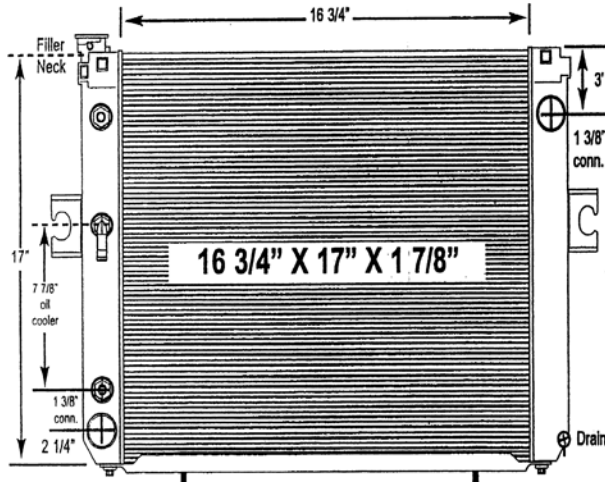

# 4100-14ST Yale Lift Truck

All-Metal Complete Radiator

OE Reference Numbers:  
8508901  
ACN1 00109  
C451-060-0000

Notes:  
O.E. frame shown as reference, is not included with radiator purchase.

Outlet Tank contains a 7 7/8" oil cooler.

Verify all connection locations, sizes and core depth. O.E. core specifications are listed, replacement measurements may vary slightly.

---

Outlet Tank contains a 7 7/8" oil cooler.

Feedlot / Cotton core style features a non-louvered flat fin design.

Verify all connection locations, sizes and core depth. O.E. core specifications are listed, replacement measurements may vary slightly.