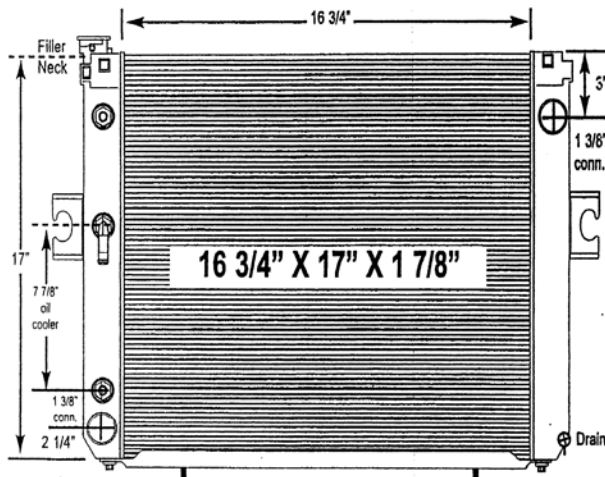

4100-15ST Yale Lift Truck (Feedlot / Cotton Core Style)

All-Metal Complete Radiator

OE Reference Numbers:
8508901
ACN1 00109
C451-060-0000

Notes:
O.E. frame shown as reference, is not included with radiator purchase.

Outlet Tank contains a 7 7/8" oil cooler.

Feedlot / Cotton core style features a non-louvered flat fin design.

Verify all connection locations, sizes and core depth. O.E. core specifications are listed, replacement measurements may vary slightly.