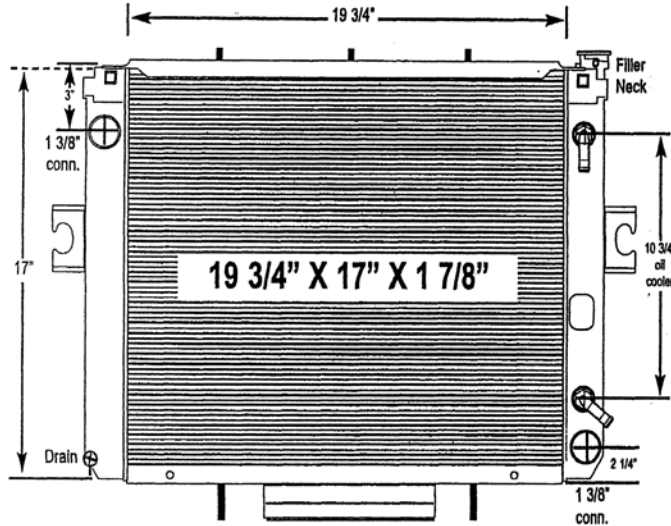

## 4100-05ST Toyota Lift Truck

All-Metal Complete Radiator

OE Reference Numbers:

16410-U2170-71

ACP9-0155

C201-036-0000-7

Notes:

O.E. frame shown as reference, is not included with radiator purchase.

Outlet tank contains a 10 3/4" oil cooler.

Verify all connection locations, sizes and core depth. O.E. core specifications are listed, replacement measurements may vary slightly.

---

Outlet tank contains a 10 3/4" oil cooler.

Feedlot / Cotton core style features a non-louvered flat fin design.

Verify all connection locations, sizes and core depth. O.E. core specifications are listed, replacement measurements may vary slightly.