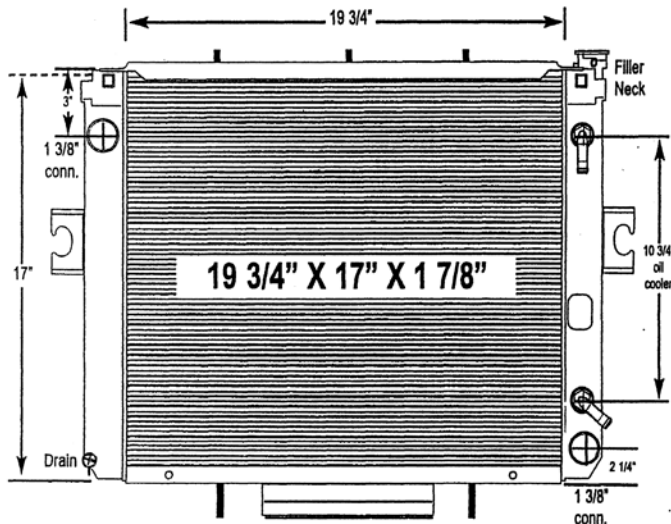

OE Reference Numbers:

16410-U2170-71

ACP9-0155

C201-036-0000-7

Notes:

O.E. frame shown as reference, is not included with radiator purchase.

Outlet tank contains a 10 3/4" oil cooler.

Feedlot / Cotton core style features a non-louvered flat fin design.

Verify all connection locations, sizes and core depth. O.E. core specifications are listed, replacement measurements may vary slightly.